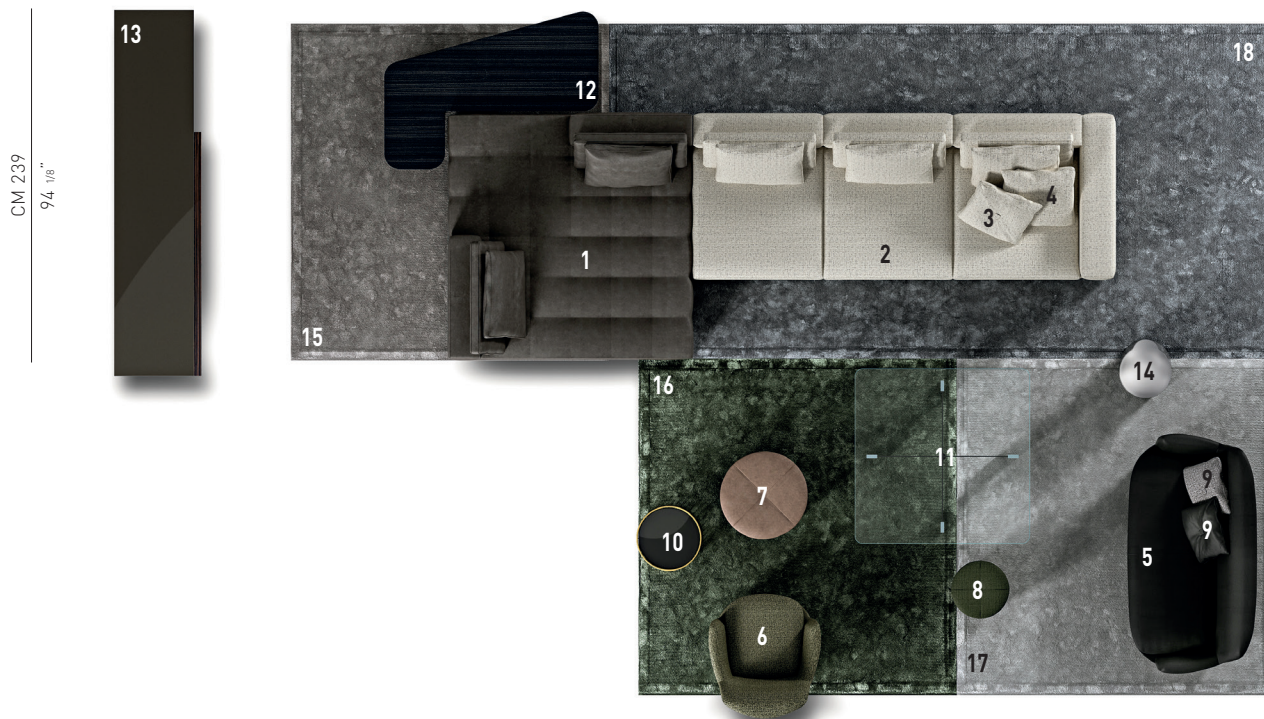

LAWRENCE — arrangement 02

CM 506,4

199 ³/₈"

SOFA ARRANGEMENT

- 1 **LAWRENCE "CLAN"**
CHAISE-LONGUE CM 168X168 H82 - SX
BACKREST CM 112 , BACKREST CM 84
- 2 **LAWRENCE**
ELEMENT WITH 1 ARMREST - HIGH ARMREST -
DX CM 292X112 H82
- 3 **DECOR**
OPTIONAL CUSHION CM 43X43
- 4 **DECOR**
OPTIONAL CUSHION CM 50X50

FURNISHING ACCESSORIES

- 5 **JACQUES**
SOFA CM 160X89 H78
- 6 **JACQUES**
"HIGH" ARMCHAIR - SWIVEL CM 78X86 H78
- 7 **JACQUES**
OTTOMAN Ø CM 60 H38
- 8 **JACQUES**
OTTOMAN Ø CM 40 H38
- 9 **DECOR**
OPTIONAL CUSHION CM 43X43
- 10 **CAULFIELD "GOLD"**
COFFEE TABLE Ø CM 45 H35
- 11 **ELLIS**
COFFEE TABLE CM 120X120 H35
- 12 **SONG**
CORNER CONSOLE CM 146X107 H36 - SX
- 13 **LANG**
"DINING" SIDEBOARD WITH 1 DOOR AND 1 OPEN
SECTION CM 252X60 H72
- 14 **NOOR**
COFFEE TABLE CM 40,5X36 H45
- 15 **DIBBETS "RIM"**
RUG CM 225X225
- 16 **DIBBETS "RIM"**
RUG CM 225X225
- 17 **DIBBETS "RIM"**
RUG CM 225X225
- 18 **DIBBETS "RIM"**
RUG CM 450X225

11
ELLIS
COFFEE TABLE CM 120X120 H35

12
SONG
CORNER CONSOLE CM 146X107
H36 - SX

13
LANG
"DINING" SIDEBOARD WITH 1 DOOR
AND 1 OPEN SECTION CM 252X60 H72

14
NOOR
COFFEE TABLE CM 40,5X36XH45

15
DIBBETS "RIM"
RUG CM 225X225

16
DIBBETS "RIM"
RUG CM 225X225

17
DIBBETS "RIM"
RUG CM 225X225

18
DIBBETS "RIM"
RUG CM 450X225

Settings